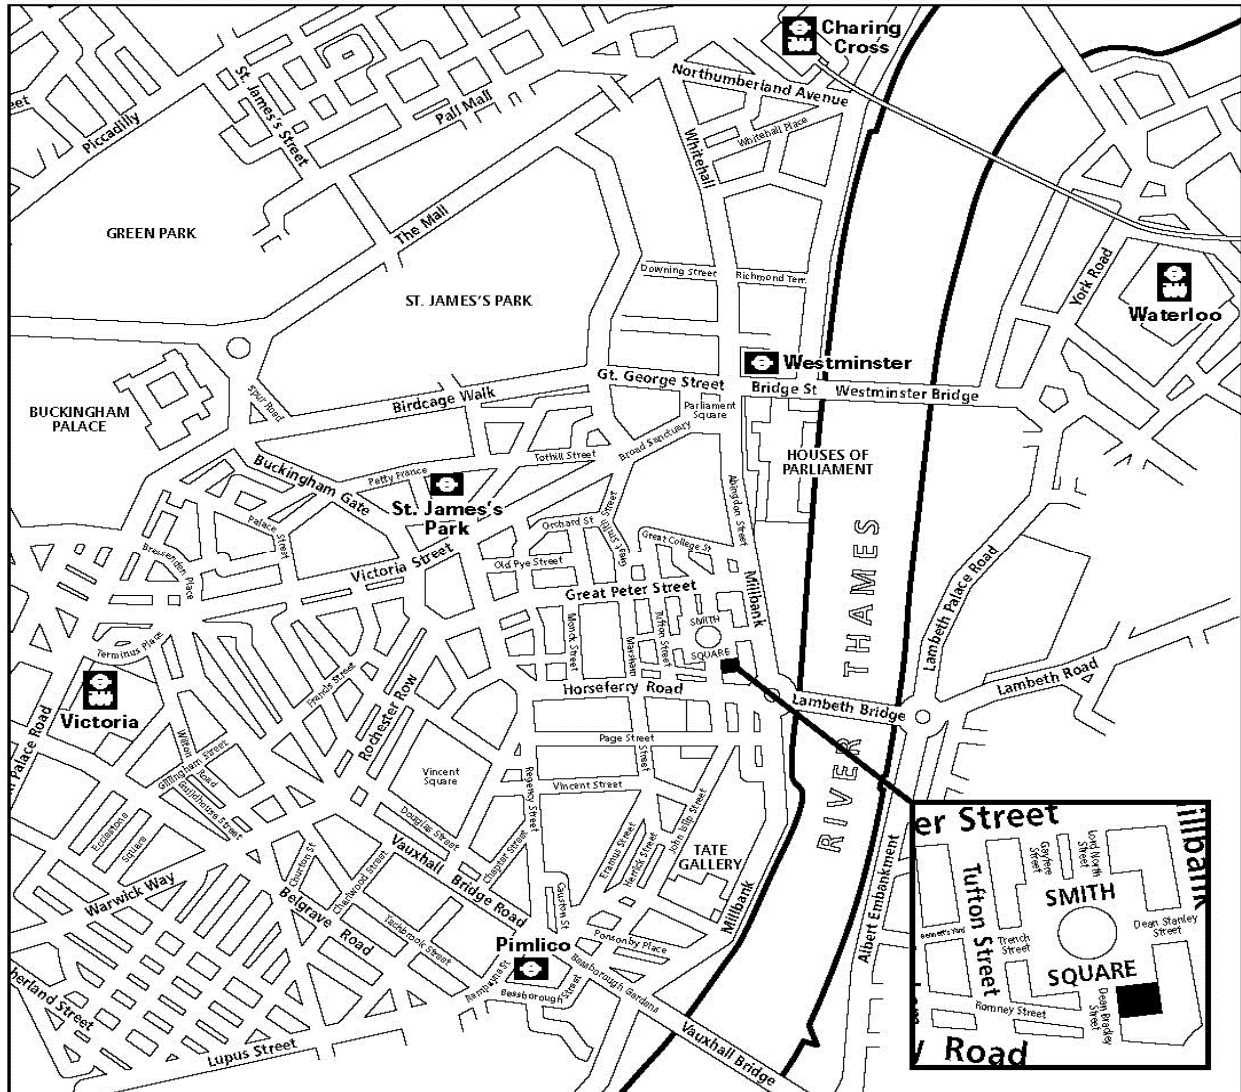

## LGA Location Map

### Public transport

**Local Government House** is well served by public transport. The nearest mainline stations are;

#### Victoria

and **Waterloo**; the local underground stations are **St James's Park** (District and Circle Lines); **Westminster** (District, Circle and Jubilee Lines); and **Pimlico** (Victoria Line), all about 10 minutes walk away. Buses **3** and **87** travel along **Millbank**, and the **507** between Victoria and Waterloo goes close by at the end of **Dean Bradley Street**.